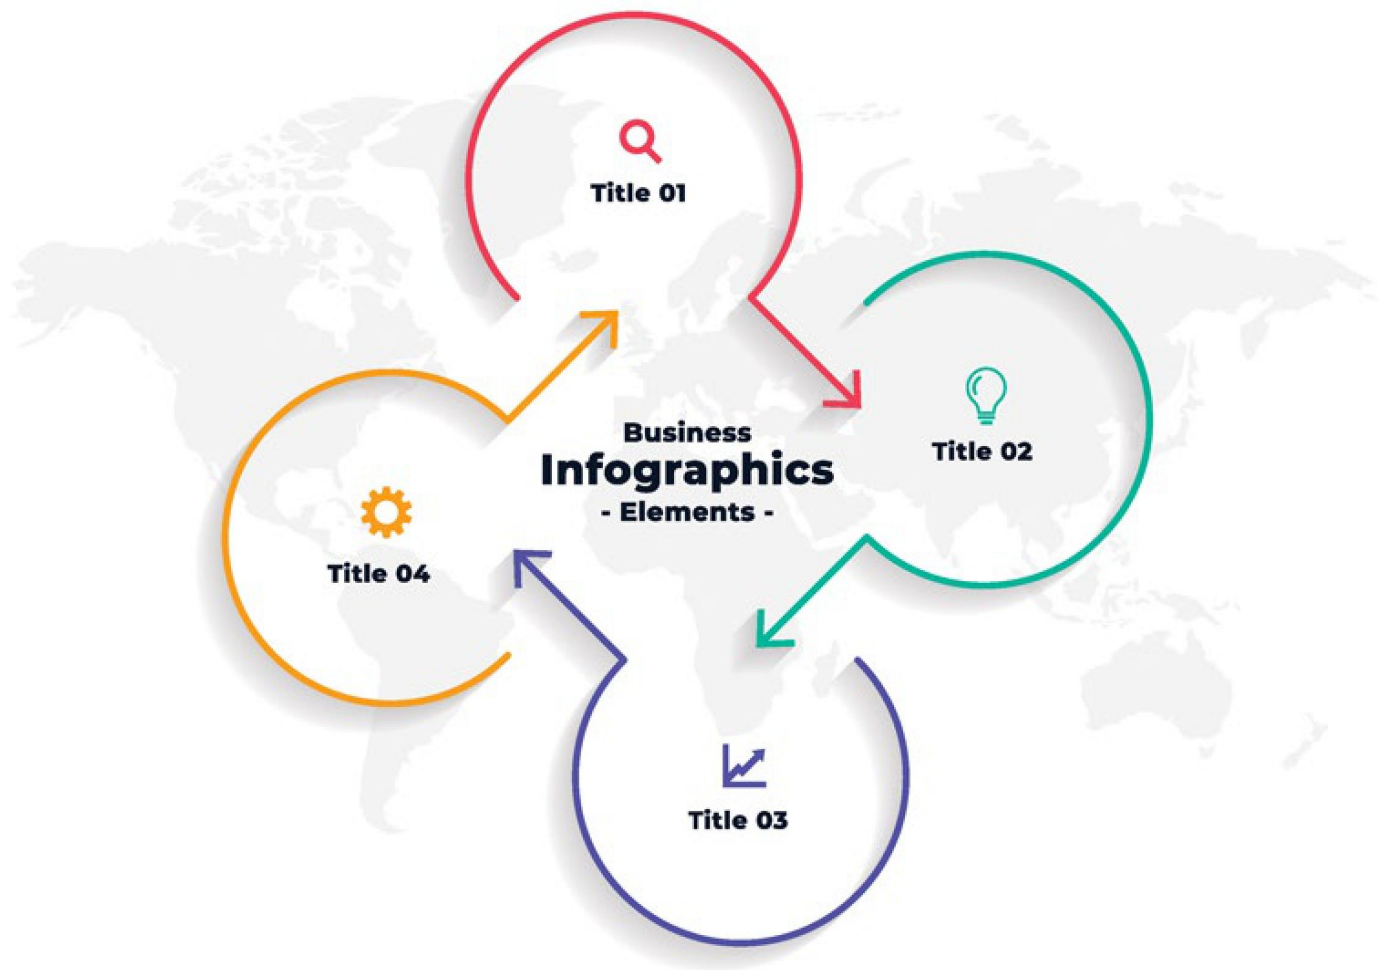

DECOR  
SERIES

MASTER  
COLLECTION

DIGITAL GLAZE VITRIFIED TILES

600x600

DRIVEN TO TOUCH REPEATEDLY